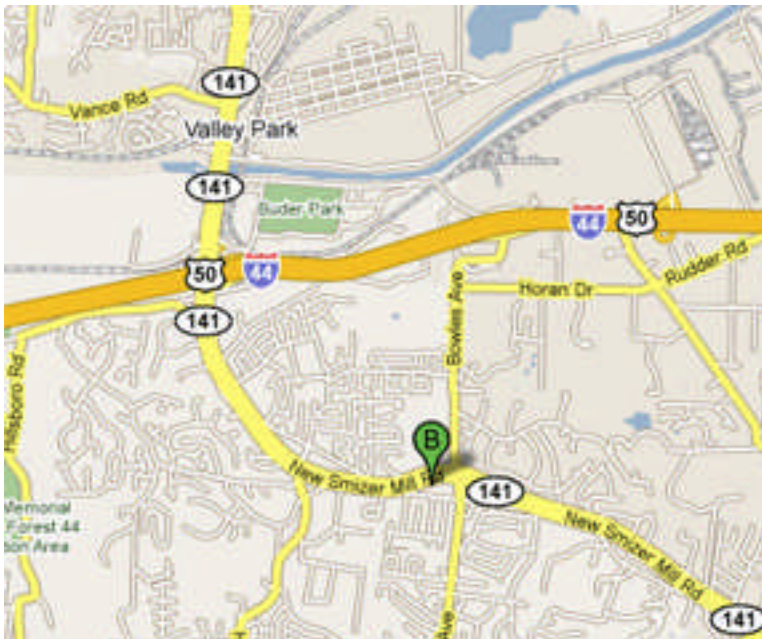

Missouri EMS Association
425 E. High St.
Jefferson City, MO
888-410-1557 memsa@memsa.org